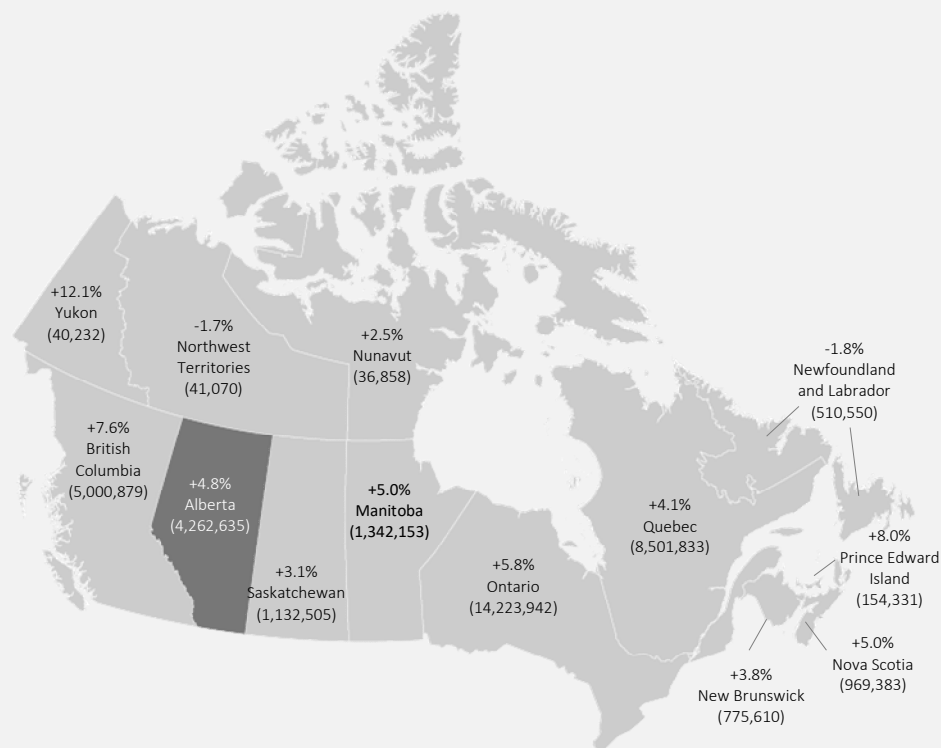

# ALBERTA

## 2021 Census Highlights Population & Dwelling Counts

### ALBERTA HIGHLIGHTS

Total Population 2021: **4,262,635**  
Total Population 2016: **4,067,175**  
Growth (2016 to 2021): **+4.8%**